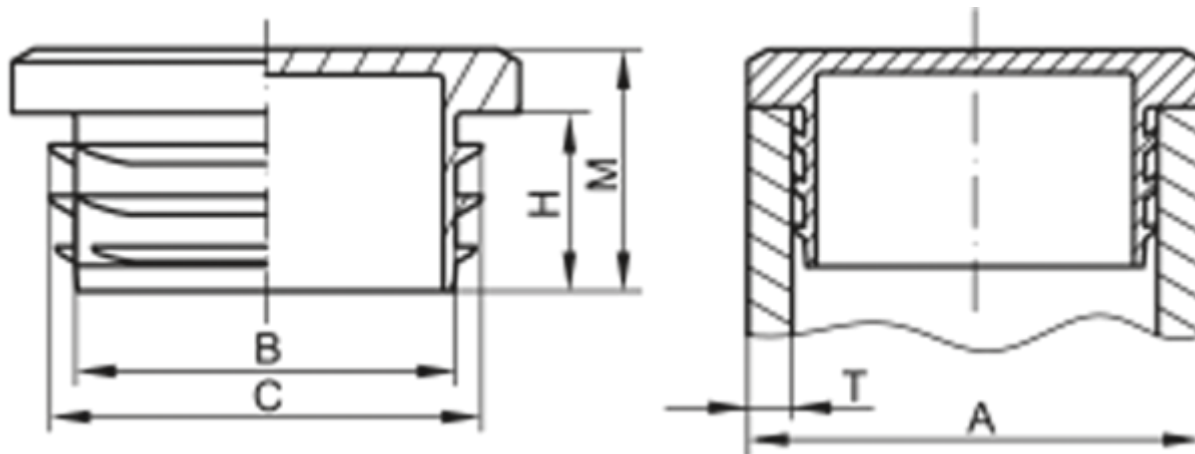

Article number: 59GPN260Q1201205

Description: KLEE Square plugs GPN 260 - 120x120 (Wall thickness 5)

Measures

A = 120x120

B = 107

C = 112

H = 17

M = 22